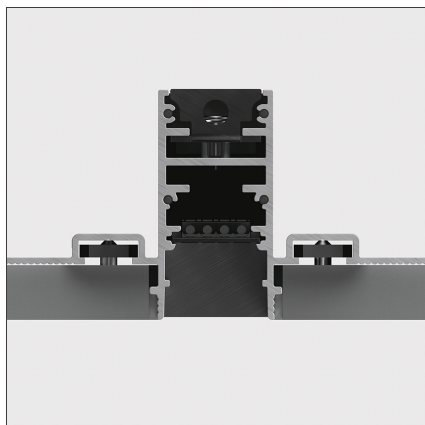

Mappamundi - Recessed Track 230V - 3000mm - Black

DESIGN BY

Carlotta de Bevilacqua

DESCRIPTION

The product is not yet available.

FEATURES

Colour:	Black	Material:	Aluminium
Installation:	Ceiling, Suspension, Recessed, Track	Series:	Indoor, 2019 Artemide Collection
Environment:	Indoor		

DIMENSIONS

Length:	cm 300
Width:	cm 4.5
Height:	cm 8.5

Notes