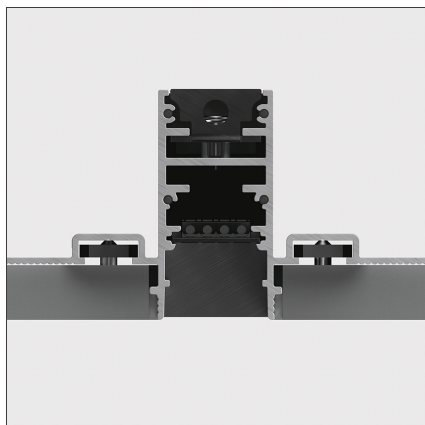

Mappamundi - Recessed Track 230V - 3000mm - Silver

DESIGN BY

Carlotta de Bevilacqua

DESCRIPTION

The product is not yet available.

FEATURES

Colour:	Silver	Material:	Aluminium
Installation:	Ceiling, Suspension, Recessed, Track	Series:	Indoor, 2019 Artemide Collection
Environment:	Indoor		

DIMENSIONS

Length:	cm 300
Width:	cm 4.5
Height:	cm 8.5