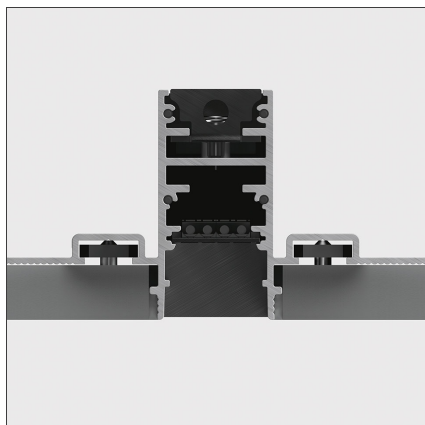

Mappamundi - Recessed Track 230V - 3000mm - White

DESIGN BY

Carlotta de Bevilacqua

DESCRIPTION

The product is not yet available.

FEATURES

Colour:	White	Material:	Aluminium
Installation:	Ceiling, Suspension, Recessed, Track	Series:	Indoor, 2019 Artemide Collection
Environment:	Indoor		

DIMENSIONS

Length:	cm 300
Width:	cm 4.5
Height:	cm 8.5