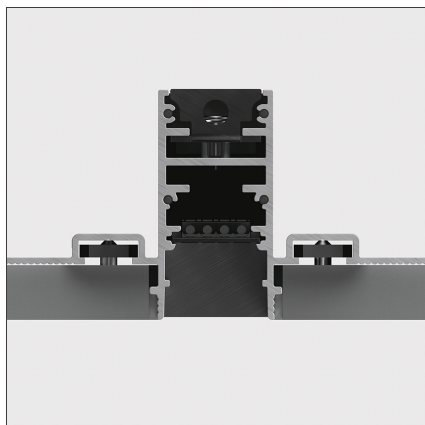

Mappamundi - Recessed Track 230V - 4000mm - Black

DESIGN BY

Carlotta de Bevilacqua

DESCRIPTION

The product is not yet available.

FEATURES

Colour:	Black	Material:	Aluminium
Installation:	Ceiling, Suspension, Recessed, Track	Series:	Indoor, 2019 Artemide Collection
Environment:	Indoor		

DIMENSIONS

Length:	cm 400
Width:	cm 4.5
Height:	cm 8.5

Notes