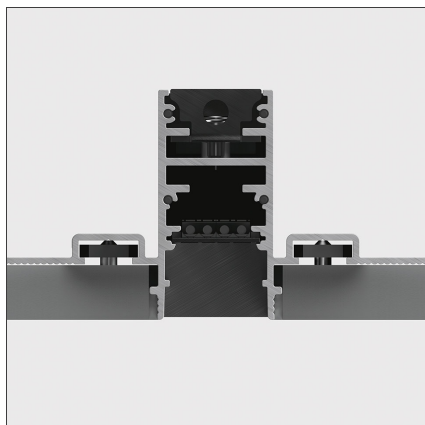

Mappamundi - Recessed Track 230V - 4000mm - Silver

DESIGN BY

Carlotta de Bevilacqua

DESCRIPTION

The product is not yet available.

FEATURES

Colour:	Silver	Material:	Aluminium
Installation:	Ceiling, Suspension, Recessed, Track	Series:	Indoor, 2019 Artemide Collection
Environment:	Indoor		

DIMENSIONS

Length:	cm 400
Width:	cm 4.5
Height:	cm 8.5