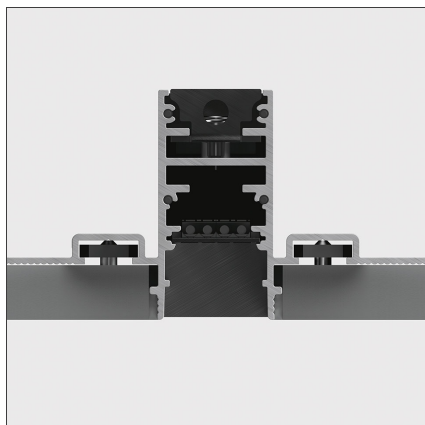

## Mappamundi - Recessed Track 230V - 4000mm - White

### FEATURES

<b>Colour:</b>	White	<b>Material:</b>	Aluminium
<b>Installation:</b>	Ceiling, Suspension, Recessed, Track	<b>Series:</b>	Indoor, 2019 Artemide Collection
<b>Environment:</b>	Indoor		

### DIMENSIONS

<b>Length:</b>	cm 400
<b>Width:</b>	cm 4.5
<b>Height:</b>	cm 8.5