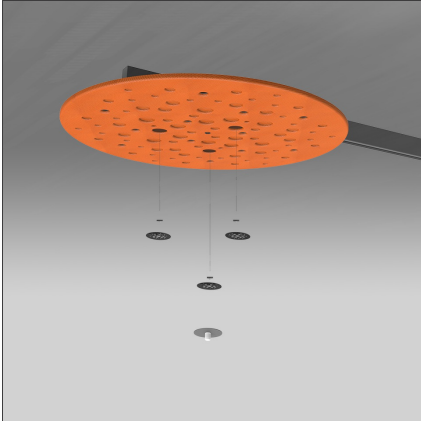

# Mappamundi - Silent Field Horizontal + Temperature/Humidity/Air Quality CO2 Detector + Motion Sensor - Black

**DESIGN BY**

Carlotta de Bevilacqua

**DESCRIPTION**

The product is not yet available.

**FEATURES**

<b>Colour:</b>	Black	<b>Material:</b>	PET, technopolymer
<b>Installation:</b>	Ceiling, Suspension, Recessed, Track	<b>Series:</b>	Indoor, 2019 Artemide Collection
<b>Environment:</b>	Indoor		

**DIMENSIONS****LUMINAIRE****Watt:** 48W**Notes**