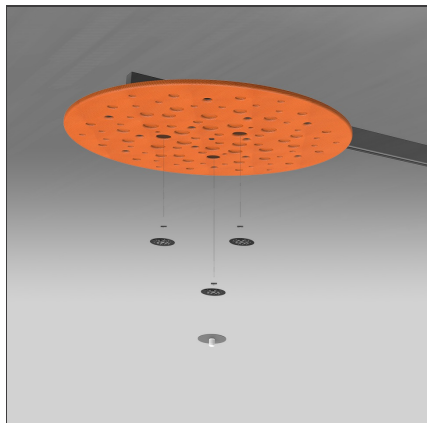

Mappamundi - Silent Field Horizontal + Temperature/Humidity/Air Quality CO2 Detector + Motion Sensor - Orange

DESIGN BY

Carlotta de Bevilacqua

DESCRIPTION

The product is not yet available.

FEATURES

Colour:	Orange	Material:	PET, technopolymer
Installation:	Ceiling, Suspension, Recessed, Track	Series:	Indoor, 2019 Artemide Collection
Environment:	Indoor		

DIMENSIONS

LUMINAIRE

Watt: 48W