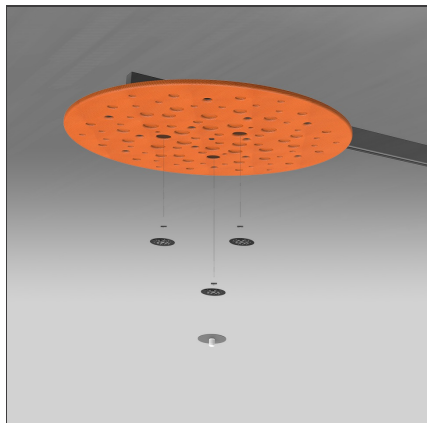

Mappamundi - Silent Field Horizontal + Temperature/Humidity/Air Quality CO2 Detector + Motion Sensor - White

DESIGN BY

Carlotta de Bevilacqua

DESCRIPTION

The product is not yet available.

FEATURES

Colour:	White	Material:	PET, technopolymer
Installation:	Ceiling, Suspension, Recessed, Track	Series:	Indoor, 2019 Artemide Collection
Environment:	Indoor		

DIMENSIONS

LUMINAIRE

Watt: 48W