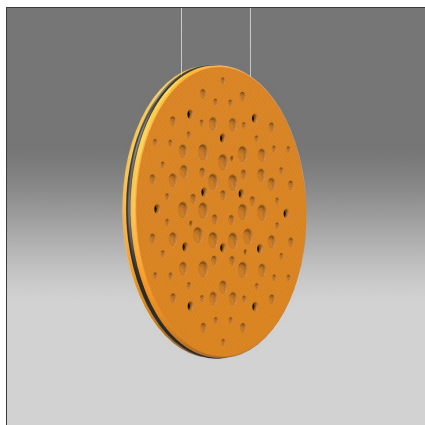

Mappamundi - Silent Field Vertical - Acoustic/Acoustic - Orange

DESIGN BY

Carlotta de Bevilacqua

DESCRIPTION

The product is not yet available.

FEATURES

Colour:	Orange	Material:	PET, technopolymer
Installation:	Ceiling, Suspension, Recessed, Track	Series:	Indoor, 2019 Artemide Collection
Environment:	Indoor		

DIMENSIONS