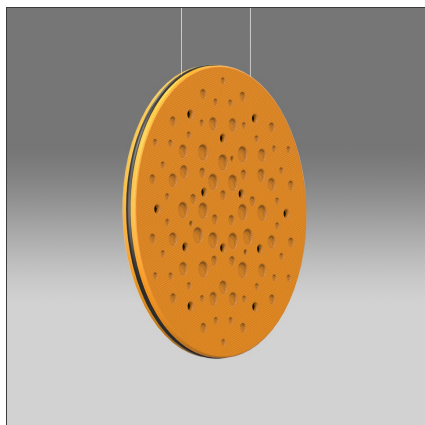

## Mappamundi - Silent Field Vertical - Acoustic/Mirror - Orange

### FEATURES

<b>Colour:</b>	Orange	<b>Material:</b>	PET, technopolymer
<b>Installation:</b>	Ceiling, Suspension, Recessed, Track	<b>Series:</b>	Indoor, 2019 Artemide Collection
<b>Environment:</b>	Indoor		