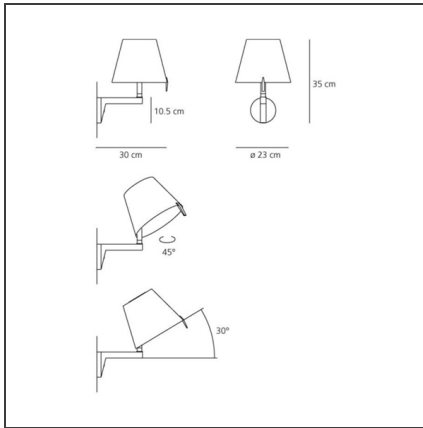

Melampo wall - Grey

IP20     

Dimmerable: +  -

TECHNICAL DRAWINGS

DESIGN BY

Adrien Gardère

FEATURES

Article Code:	0720010A	Material:	Technopolymer, silk satin fabric, aluminium
Colour:	Grey	Series:	Design
Installation:	Table, Floor, Wall	Area contract:	Hospitality, Residential
Environment:	Indoor	Emission:	Diffused And Direct, indirect

DIMENSIONS

Width:	cm 30	Glow Wire Test:	650
Height:	cm 35		
Base Diameter:	cm 10.5		
Inclination:	cm 30		
Rotation:	cm 4.5		

NOT INCLUDED SOURCES

Category:	HALO	Class:	A
Number:	1		
Watt:	46W		
Socket:	E14		

Notes

Adjustable diffuser into two different positions.