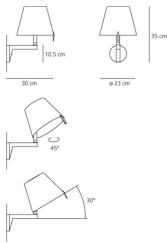

LUMINAIRE

- Watt: **42W**
- Voltage: **220V-240V**
- Delivered lumens output: **468lm**
- CCT: **2800K**
- Efficiency: **74%**
- Efficacy: **11.14lm/W**
- CRI: **100**

Notes

Adjustable diffuser into two different positions.

PRODUCT CODE: 0720010A

FEATURES

- Article Code: **0720010A**
- Colour: **Grey**
- Installation: **Wall**
- Material: **Technopolymer, silk satin fabric, aluminium**
- Series: **Design Collection**
- Environment: **Indoor**
- Area contract: **Hospitality, Residential**
- Emission: **Diffused And Direct, indirect**
- design by: **Adrien Gardère**

DIMENSIONS

- Width: **cm 30**
- Height: **cm 35**
- Diameter: **cm 23**
- Base Diameter: **cm 10.5**
- Inclination: **cm 30**
- Rotation: **4.5°**
- Glow Wire Test: **650°**

NOT INCLUDED SOURCES

- Category: **HALO**
- Number: **1**
- Watt: **46W**
- Socket: **E14**
- Class: **A**

ALTERNATIVE SOURCES

- Category: **LED RETROFIT**
- Number: **1**
- Watt: **6W**
- Delivered lumens output: **470lm**
- Socket: **E14**