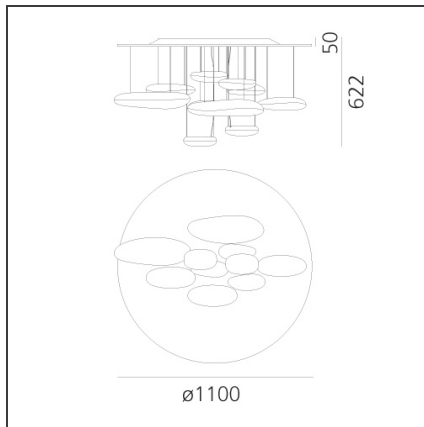

Mercury Ceiling

IP20     

Dimmerable: +  -

TECHNICAL DRAWINGS

DESIGN BY

Ross Lovegrove

DESCRIPTION

Lamp available in the suspension and ceiling versions. "A ceiling fixture that places a floating assembly of large pebbles below a simple modern aluminium disc. These in turn reflect each other bouncing light between their taught bio - morphic surfaces and reflecting the environment around them. During the day the piece acts as a sculptural object reflecting the dynamics of natural light and the movement of people around them. Die-cast aluminium lighting units; reflective units made of injection-moulded thermoplastic material with metallic finish; die-cast aluminium reflector.

FEATURES

Article Code:	1396110A	Material:	Aluminium, ABS, steel
Colour:	Polished chrome	Series:	Design, Hydro, Scenarios
Installation:	Ceiling, Suspension	Area contract:	Hospitality, Office, Residential
Environment:	Indoor	Emission:	Indirect

DIMENSIONS

Height:	cm 60	Glow Wire Test:	960
----------------	-------	------------------------	-----

NOT INCLUDED SOURCES

Category:	HALO	Color Rendering:	1a
Number:	2	Color temperature (K):	2950K
Watt:	160W		
Lbs:	Qt-de12		
Socket:	R7s		
Duration (h):	2000h		