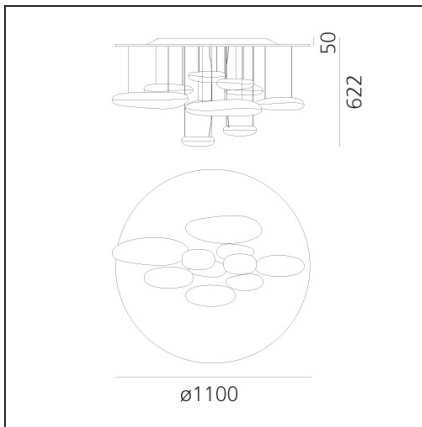

Mercury Ceiling LED 3000K

IP20     

Dimmerable: +  -

TECHNICAL DRAWINGS

DESIGN BY

Ross Lovegrove

DESCRIPTION

Lamp available in the suspension and ceiling versions. "A ceiling fixture that places a floating assembly of large pebbles below a simple modern aluminium disc. These in turn reflect each other bouncing light between their taught bio - morphic surfaces and reflecting the environment around them. During the day the piece acts as a sculptural object reflecting the dynamics of natural light and the movement of people around them. Die-cast aluminium lighting units; reflective units made of injection-moulded thermoplastic material with metallic finish; stainless steel reflector. Dimmable (SwitchDim).

FEATURES

Article Code:	1366110A	Material:	Aluminium, ABS, steel
Colour:	Polished chrome	Series:	Design, Hydro, Scenarios
Installation:	Ceiling, Suspension	Area contract:	Hospitality, Office, Residential
Environment:	Indoor	Emission:	Indirect

DIMENSIONS

Height:	cm 55	Glow Wire Test:	650
----------------	-------	------------------------	-----

INCLUDED SOURCES

Category:	LED	Color temperature (K):	3000K
Number:	2	Color Tolerance:	MacAdam 2SDCM
Watt:	23.62W	CRI:	90
Delivered lumens output (lm):	2840lm	Efficacy:	120lm/W
Type:	0	Service Life:	50000-L70