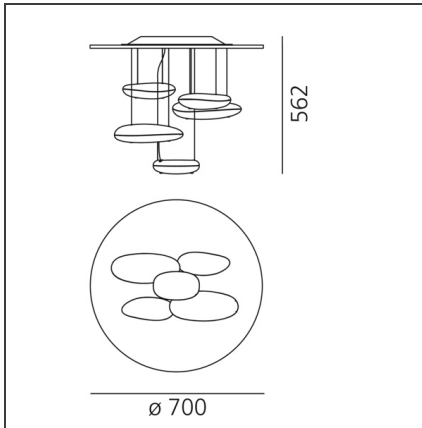

Mercury Mini Ceiling

IP20   Dimmerable: 

TECHNICAL DRAWINGS

DESIGN BY

Ross Lovegrove

DESCRIPTION

Range extension of Mercury series, in smaller dimension. "A ceiling fixture that places a floating assembly of large pebbles below a simple modern disc. These in turn reflect each other bouncing light between their taugth bio - morphic surfaces and reflecting the environment around them. During the day the piece acts as a sculptural object reflecting the dynamics of natural light and the movement of people around them." Materials: structure in brushed stainless steel and painted aluminum. Light fixtures in chromed aluminium. Hanging in chromed plastic.

FEATURES

Article Code:	1478010A	Material:	Aluminium, ABS, steel
Colour:	Polished chrome	Series:	Design, Hydro, Scenarios
Installation:	Suspension, Ceiling	Area contract:	Hospitality, Office, Residential
Environment:	Indoor	Emission:	Indirect

DIMENSIONS

Height:	cm 56.2	Glow Wire Test:	960
----------------	---------	------------------------	-----

NOT INCLUDED SOURCES

Category:	HALO	Color Rendering:	1a
Number:	1	Color temperature (K):	2950K
Watt:	160W		
Lbs:	Qt-de12		
Socket:	R7s		
Duration (h):	2000h		