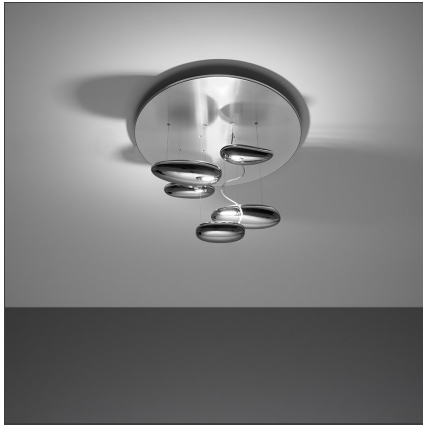

Mercury Mini Ceiling LED 3000K

IP20

Dimmerable: + -

DESIGN BY

Ross Lovegrove

DESCRIPTION

Range extension of Mercury series, in smaller dimension. "A ceiling fixture that places a floating assembly of large pebbles below a simple modern disc. These in turn reflect each other bouncing light between their taugth bio - morphic surfaces and reflecting the environment around them. During the day the piece acts as a sculptural object reflecting the dynamics of natural light and the movement of people around them." Materials: structure in brushed stainless steel and painted aluminum. Light fixtures in chromed aluminium. Hanging in chromed plastic.

TECHNICAL DRAWINGS

FEATURES

Article Code:	1476110A	Material:	Aluminium, ABS, steel
Colour:	Polished chrome	Series:	Design, Hydro, Scenarios
Installation:	Suspension, Ceiling	Area contract:	Hospitality, Office, Residential
Environment:	Indoor	Emission:	Indirect

DIMENSIONS

Height:	cm 56.2	Glow Wire Test:	650
----------------	---------	------------------------	-----

INCLUDED SOURCES

Category:	LED	Color temperature (K):	3000K
Number:	1	Color Tolerance:	MacAdam 2SDCM
Watt:	29W	CRI:	90
Delivered lumens output (lm):	4230lm		
Type:	0		