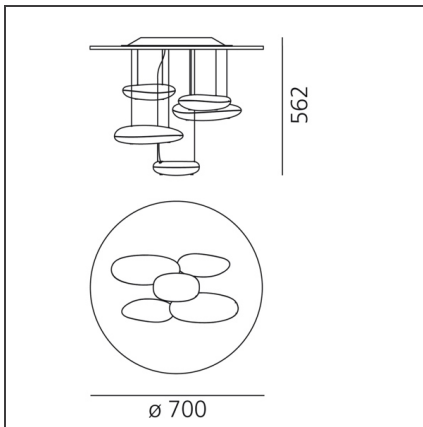

Mercury Mini Ceiling LED 3000K

IP20

Dimmerable: + -

DESIGN BY

Ross Lovegrove

DESCRIPTION

Range extension of Mercury series, in smaller dimension. "A ceiling fixture that places a floating assembly of large pebbles below a simple modern disc. These in turn reflect each other bouncing light between their taugth bio - morphic surfaces and reflecting the environment around them. During the day the piece acts as a sculptural object reflecting the dynamics of natural light and the movement of people around them." Materials: structure in brushed stainless steel and painted aluminum. Light fixtures in chromed aluminium. Hanging in chromed plastic.

TECHNICAL DRAWINGS

FEATURES

Article Code:	1476110A	Material:	Aluminium, ABS, steel
Colour:	Polished chrome	Series:	Design, Hydro, Scenarios
Installation:	Suspension, Ceiling	Area contract:	Hospitality, Office, Residential
Environment:	Indoor	Emission:	Indirect

DIMENSIONS

Height:	cm 56.2	Glow Wire Test:	650
----------------	---------	------------------------	-----

INCLUDED SOURCES

Category:	LED	Color temperature (K):	3000K
Number:	1	Color Tolerance:	MacAdam 2SDCM
Watt:	29W	CRI:	90
Delivered lumens output (lm):	4230lm		
Type:	0		