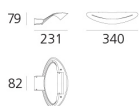

Mesmeri Led Polished chrome 2700K

Eric Solè

IP20      Dimmerable: 

LUMINAIRE

- Watt: **28W**
- Voltage: **220V-240V**
- Delivered lumens output: **2450lm**
- CCT: **2700K**
- Efficiency: **93%**
- Efficacy: **87.5lm/W**
- CRI: **90**
- Dimmable Typology: **Push**

PRODUCT CODE: 0918W20A

FEATURES

- Article Code: **0918W20A**
- Colour: **Polished chrome**
- Installation: **Wall**
- Material: **Aluminium**
- Series: **Design Collection**
- Environment: **Indoor**
- Area contract: **Hospitality, null, Residential**
- Emission: **Indirect**
- design by: **Eric Solè**

DIMENSIONS

- Length: **cm 34**
- Width: **cm 23.1**
- Height: **cm 7.9**
- Base Width: **cm 8.2**
- Glow Wire Test: **850°**

SOURCES INCLUDED

- Category: **Led**
- Number: **1**
- Watt: **28W**
- Delivered lumens output: **2990lm**
- Color temperature (K): **2700K**
- CRI: **90**
- Color Tolerance: **MacAdam 2SDCM**