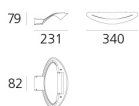

Mesmeri Led Polished chrome 3000K

Eric Solè

IP20      Dimmerable: 

LUMINAIRE

- Watt: **28W**
- Voltage: **220V-240V**
- Delivered lumens output: **2622lm**
- CCT: **3000K**
- Efficiency: **93%**
- Efficacy: **93.64lm/W**
- CRI: **90**
- Dimmable Typology: **Push**

PRODUCT CODE: 0918020A

FEATURES

- Article Code: **0918020A**
- Colour: **Polished chrome**
- Installation: **Wall**
- Material: **Aluminium**
- Series: **Design Collection**
- Environment: **Indoor**
- Area contract: **Hospitality, null, Residential**
- Emission: **Indirect**
- design by: **Eric Solè**

DIMENSIONS

- Length: **cm 34**
- Width: **cm 23.1**
- Height: **cm 7.9**
- Base Width: **cm 8.2**
- Glow Wire Test: **850°**

SOURCES INCLUDED

- Category: **Led**
- Number: **1**
- Watt: **28W**
- Delivered lumens output: **3200lm**
- Color temperature (K): **3000K**
- CRI: **90**
- Color Tolerance: **MacAdam 2SDCM**