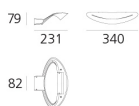

LUMINAIRE

- Watt: **28W**
- Voltage: **220V-240V**
- Delivered lumens output: **2450lm**
- CCT: **2700K**
- Efficiency: **93%**
- Efficacy: **87.5lm/W**
- CRI: **90**
- Dimmable Typology: **Push**

Notes

Lamp included.

DESCRIPTION

Mesmeri LED: thanks to the new LED power supply technology and to the use of LEDs specifically designed to be used in non-SELV circuits, for the first time the traditional halogen sources can be replaced with the new and extremely performing LED technology. The LED module used in this fitting allows a significant lumen output (min. 2400 lm), with suitable colour temperature (3000K) and good chromatic output (CRI 80). Furthermore, this fitting does not require the use of bulky and aesthetically invasive power devices. Its sophisticated power supply system drastically reduces flickering effects reported in similar solutions involving the rectification of alternating current power supplies. Also it guarantees good efficiency levels and a lamp life expectancy equivalent to the LEDs in use.

PRODUCT CODE: 0918W30A

FEATURES

- Article Code: **0918W30A**
- Colour: **Silver**
- Installation: **Wall**
- Material: **Aluminium**
- Series: **Design Collection**
- Environment: **Indoor**
- Area contract: **Hospitality, null, Residential**
- Emission: **Indirect**
- design by: **Eric Solè**

DIMENSIONS

- Length: **cm 34**
- Width: **cm 23.1**
- Height: **cm 7.9**
- Base Width: **cm 8.2**
- Glow Wire Test: **850°**

SOURCES INCLUDED

- Category: **Led**
- Number: **1**
- Watt: **28W**
- Delivered lumens output: **2990lm**
- Color temperature (K): **2700K**
- CRI: **90**
- Color Tolerance: **MacAdam 2SDCM**