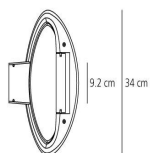

LUMINAIRE

- Watt: **230W**
- Voltage: **220V-240V**
- Delivered lumens output: **3859lm**
- CCT: **2900K**
- Efficiency: **76%**
- Efficacy: **16.78lm/W**
- CRI: **100**

PRODUCT CODE: 0916010A

FEATURES

- Article Code: **0916010A**
- Colour: **White**
- Installation: **Wall**
- Material: **Aluminium**
- Series: **Design Collection**
- Environment: **Indoor**
- Area contract: **Hospitality, null, Residential**
- Emission: **Indirect**
- design by: **Eric Solè**

DIMENSIONS

- Length: **cm 34**
- Width: **cm 22.1**
- Height: **cm 7.9**
- Base Width: **cm 8.2**

NOT INCLUDED SOURCES

- Category: **HALO**
- Number: **1**
- Lbs: **Qt-de12**
- Watt: **230W**
- Socket: **R7s**
- Color Rendering: **1a**
- Color temperature (K): **3000K**
- Duration (h): **2000h**

ALTERNATIVE SOURCES