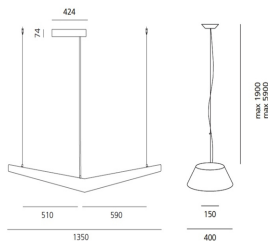

Mouette Symmetric - Fluo 4x24W 1900mm DALI

Wilmotte & Industries

IP40/20    Dimmerable: 

LUMINAIRE

- Power Supply: **Electronic Dimmable Dsi Integrated**
- Watt: **106W**
- Voltage: **220V-240V**
- Delivered lumens output: **3893lm**
- CCT: **0K**
- Efficiency: **56%**
- Efficacy: **36.73lm/W**
- CRI: **0**
- Dimmable Typology: **Dali**

Notes

Height: 1900mm max.

DESCRIPTION

Single pendant with diffused lighting using 4x24W T16 fluorescent lamps and 55 W LED. Solid opaline diffuser in moulded polypropylene. The upper part has an opening for easy installation and maintainance. Luminaire comes complete with 1900mm or 5900mm long quick-adjustment steel suspension cables, ceiling plate and power cable. All the light sources are included (3000K).

PRODUCT CODE: L860710

FEATURES

- Article Code: **L860710**
- Colour: **White opaline**
- Installation: **Suspension**
- Material: **Moulded polypropylene, aluminium**
- Series: **Architectural Indoor**
- Environment: **Indoor**
- Area contract: **Hospitality, null, Retail**
- Emission: **Dual Emission Diffused**
- design by: **Wilmotte & Industries**

DIMENSIONS

- Length: **cm 135**
- Max Height from ceiling: **cm 190**
- Weight: **cm 5.4**
- Impact Resistance: **N.D.**
- Glow Wire Test: **750°**

INCLUDED SOURCES

- Category: **FLUO**
- Number: **4**
- Lbs: **T16(G5)**
- Watt: **24W**
- Socket: **G5**
- Color Rendering: **85**
- Color temperature (K): **3000 K**