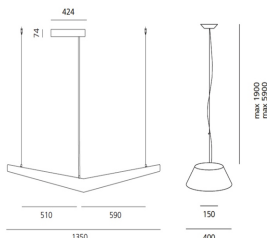

# Mouette Symmetric - Fluo 4x24W 5900mm DALI

Wilmotte & Industries

IP40/20    Dimmerable: 

## Notes

Height: 5900mm max.

## DESCRIPTION

Single pendant with diffused lighting using 4x24W T16 fluorescent lamps and 55 W LED. Solid opaline diffuser in moulded polypropylene. The upper part has an opening for easy installation and maintainance. Luminaire comes complete with 1900mm or 5900mm long quick-adjustment steel suspension cables, ceiling plate and power cable. All the light sources are included (3000K).

## DIMENSIONS

- Length: **cm 135**
- Max Height from ceiling: **cm 590**
- Weight: **cm 5.5**
- Impact Resistance: **N.D.**
- Glow Wire Test: **750°**