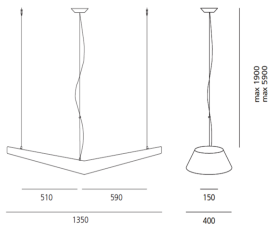

Mouette Symmetric - Fluo 4x24W 5900mm Undimmable

Wilmotte & Industries

IP40/20    

LUMINAIRE

- Power Supply: **Electronic Integrated**
- Watt: **106W**
- Voltage: **220V-240V**
- Delivered lumens output: **3893lm**
- CCT: **0K**
- Efficiency: **56%**
- Efficacy: **36.73lm/W**
- CRI: **0**

Notes

Height: 5900mm max.

DESCRIPTION

Single pendant with diffused lighting using 4x24W T16 fluorescent lamps and 55 W LED. Solid opaline diffuser in moulded polypropylene. The upper part has an opening for easy installation and maintainance. Luminaire comes complete with 1900mm or 5900mm long quick-adjustment steel suspension cables, ceiling plate and power cable. All the light sources are included (3000K).

PRODUCT CODE: L860650

FEATURES

- Article Code: **L860650**
- Colour: **White opaline**
- Installation: **Suspension**
- Material: **Moulded polypropylene, aluminium**
- Series: **Architectural Indoor**
- Environment: **Indoor**
- Area contract: **Hospitality, null, Retail**
- Emission: **Dual Emission Diffused**
- design by: **Wilmotte & Industries**

DIMENSIONS

- Length: **cm 135**
- Max Height from ceiling: **cm 590**
- Weight: **cm 5.5**
- Impact Resistance: **N.D.**
- Glow Wire Test: **750°**

INCLUDED SOURCES

- Category: **FLUO**
- Number: **4**
- Lbs: **T16(G5)**
- Watt: **24W**
- Socket: **G5**