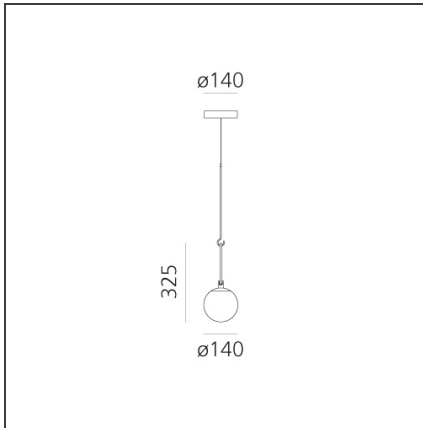

TECHNICAL DRAWINGS

FEATURES

Article Code:	1280010A	Material:	Blown glass, brushed brass
Colour:	Black/brass	Series:	Design, 2019
Installation:	Suspension		Artemide Collection
Environment:	Indoor		

DIMENSIONS

Length:	cm 14
Height:	cm 32.5
Base Diameter:	cm 14

SOURCES NOT INCLUDED

Category:	LED	Color temperature (K):	3000K
Number:	1		
Watt:	5W		
Type:	2		
Socket:	E14		

LUMINAIRE

Watt:	5W	CCT:	3000K
--------------	----	-------------	-------