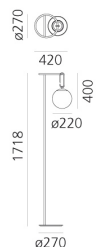

LUMINAIRE

- Watt: **15W**
- CCT: **3000K**

DESCRIPTION

nh continues the study on the dynamic interaction of expertise, details, materials, form, and light that Neri&Hu are developing with Artemide. The selected materials represent a perfect combination of tradition and innovation, as well as the expression of responsible and sustainable design, also conveyed by the use of a lowconsumption retrofit LED source. Like all the projects designed by Neri&Hu, nh offers a reinterpretation of the Oriental culture and tradition with a constant contemporary approach. With surprising lightness and elementary movements nh creates a landscape of elements generating - either individually or combined with each other - a non-static balanced composition characterized by elegant colour and material matching.

PRODUCT CODE: 1271010A

FEATURES

- Article Code: **1271010A**
- Colour: **Black/brass**
- Installation: **Floor**
- Material: **Blown glass, brushed brass**
- Series: **Design Collection, 2020 Artemide Collection**
- Environment: **Indoor**
- design by: **Neri&Hu**

DIMENSIONS

- Length: **cm 42**
- Width: **cm 27**
- Height: **cm 171.8**
- Diameter: **cm 22**
- Base Diameter: **cm 27**