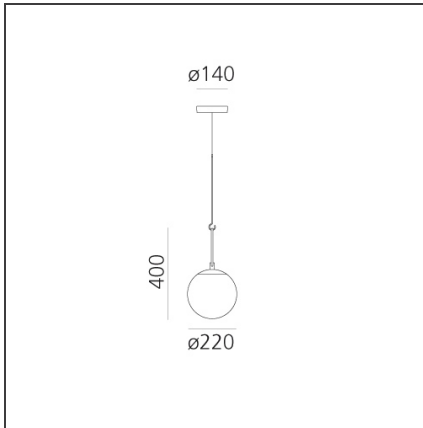

TECHNICAL DRAWINGS

FEATURES

| | | | |
|----------------------|-------------|------------------|----------------------------|
| Article Code: | 1281010A | Material: | Blown glass, brushed brass |
| Colour: | Black/brass | Series: | Design, 2019 |
| Installation: | Suspension | | Artemide Collection |
| Environment: | Indoor | | |

DIMENSIONS

| | |
|-----------------------|-------|
| Height: | cm 40 |
| Base Diameter: | cm 14 |

LUMINAIRE

| | | | |
|--------------|-----|-------------|-------|
| Watt: | 15W | CCT: | 3000K |
|--------------|-----|-------------|-------|