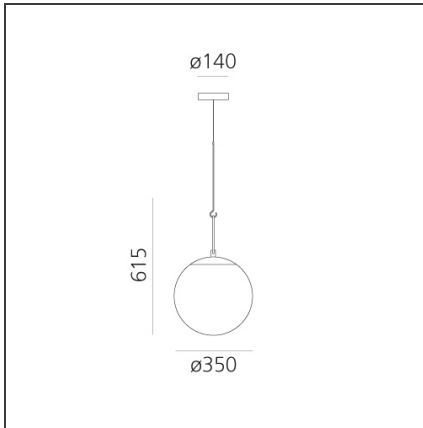

TECHNICAL DRAWINGS

FEATURES

Article Code:	1283010A	Material:	Blown glass, brushed brass
Colour:	Black/brass	Series:	Design, 2019
Installation:	Suspension		Artemide Collection
Environment:	Indoor		

DIMENSIONS

Height:	cm 61.5
Base Diameter:	cm 14

LUMINAIRE

Watt:	20W	CCT:	3000K