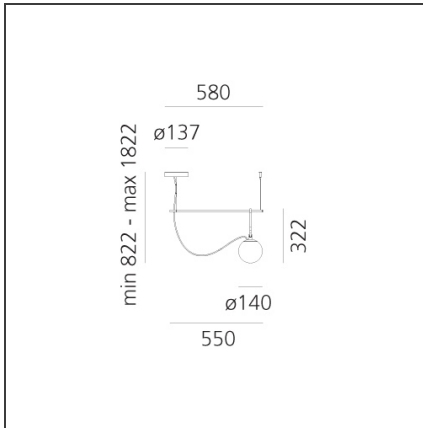

TECHNICAL DRAWINGS

FEATURES

Article Code:	1272010A	Material:	Blown glass, brushed brass
Colour:	Black/brass	Series:	Design, 2018
Installation:	Suspension		Artemide Collection
Environment:	Indoor		

DIMENSIONS

Length:	cm 55	Max Extension Length:	cm 58
Height:	cm 32.2	Glow Wire Test:	850
Base Diameter:	cm 13.7		
Max Height from ceiling:	cm 182		
Max Extension Height:	cm 182		

SOURCES NOT INCLUDED

Category:	LED	Color temperature (K):	3000K
Number:	1		
Watt:	5W		
Type:	2		
Socket:	E14		

LUMINAIRE

Watt:	5W	Delivered lumens output (lm):	257lm
Voltage:	220-240V	CCT:	3000K
		Efficiency:	80%
		Efficacy:	64lm/W
		CRI:	80

Notes

The glass ball and brass rings can slide along the rod. The light intensity can only be adjusted with dimmable bulbs. Maximum bulb length 80mm. Maximum bulb diameter: 50mm.