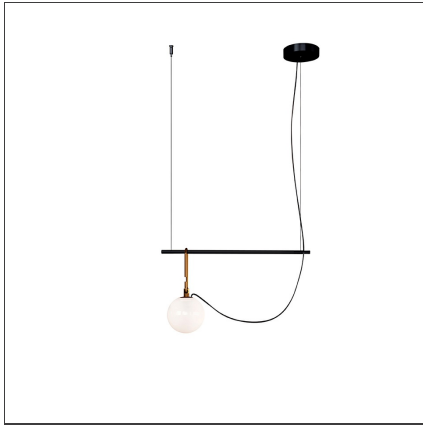

nh S1 14

IP20    Dimmerable: 

DESIGN BY

Neri&Hu

DESCRIPTION

nh continues the research on the dynamic interaction of experience, details, materials, form, and light that Neri&Hu are pursuing with Artemide. It offers a reinterpretation of the Oriental culture and tradition with a constant contemporary approach. nh is operated intuitively as a reference to the use of lanterns, and allows freedom in creating countless lightscapes. It is an essential, versatile element, suited to illuminate a variety of contexts in a simple and poetic manner. The basic element of nh, a white blown glass sphere with a brass ring, evolves with structures that support it and combine to bring light into space. The selected materials represent a perfect combination of tradition and innovation, as well as the expression of responsible and sustainable design.

TECHNICAL DRAWINGS

FEATURES

Article Code:	1272010A	Material:	Blown glass, brushed brass
Colour:	Black/brass	Series:	Design, 2018
Installation:	Suspension		Artemide Collection
Environment:	Indoor		

DIMENSIONS

Length:	cm 55	Max Extension Length:	cm 58
Height:	cm 32.2	Glow Wire Test:	850
Base Diameter:	cm 13.7		
Max Height from ceiling:	cm 182		
Max Extension Height:	cm 182		

SOURCES NOT INCLUDED

Category:	LED	Color temperature (K):	3000K
Number:	1		
Watt:	5W		
Type:	2		
Socket:	E14		

LUMINAIRE

Watt:	5W	Delivered lumens output (lm):	257lm
Voltage:	220-240V	CCT:	3000K
		Efficiency:	80%
		Efficacy:	64lm/W
		CRI:	80

Notes

The glass ball and brass rings can slide along the rod. The light intensity can only be adjusted with dimmable bulbs. Maximum bulb length 80mm. Maximum bulb diameter: 50mm.