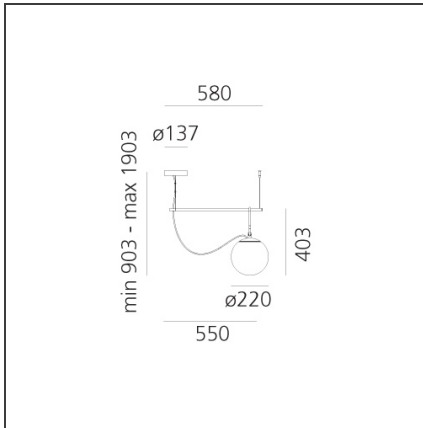

TECHNICAL DRAWINGS

DESIGN BY

Neri&Hu

DESCRIPTION

nh continues the research on the dynamic interaction of experience, details, materials, form, and light that Neri&Hu are pursuing with Artemide. It offers a reinterpretation of the Oriental culture and tradition with a constant contemporary approach. nh is operated intuitively as a reference to the use of lanterns, and allows freedom in creating countless lightscapes. It is an essential, versatile element, suited to illuminate a variety of contexts in a simple and poetic manner. The basic element of nh, a white blown glass sphere with a brass ring, evolves with structures that support it and combine to bring light into space. The selected materials represent a perfect combination of tradition and innovation, as well as the expression of responsible and sustainable design.

FEATURES

Article Code:	1273010A	Material:	Blown glass, brushed brass
Colour:	Black/brass	Series:	Design, 2018
Installation:	Suspension		Artemide Collection
Environment:	Indoor		

DIMENSIONS

Length:	cm 55	Max Extension Length:	cm 58
Height:	cm 40.3	Glow Wire Test:	850
Base Diameter:	cm 13.7		
Max Height from ceiling:	cm 190		

SOURCES NOT INCLUDED

Category:	LED	Color temperature (K):	3000K
Number:	1		
Watt:	15W		
Type:	2		
Socket:	E27		

LUMINAIRE

Watt:	15W	Delivered lumens output (lm):	1142lm
Voltage:	220-240V	CCT:	3000K
		Efficiency:	75%
		Efficacy:	87.83lm/W
		CRI:	80

Notes

The glass ball and brass rings can slide along the rod. The light intensity can only be adjusted with dimmable bulbs. Maximum bulb length 125mm. Maximum bulb diameter: 70mm.