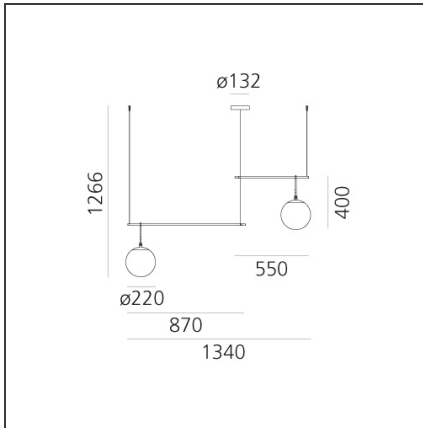

**TECHNICAL DRAWINGS**

**FEATURES**

<b>Article Code:</b>	1282010A	<b>Material:</b>	Blown glass, brushed brass
<b>Colour:</b>	Black/brass	<b>Series:</b>	Design, 2019
<b>Installation:</b>	Suspension		Artemide Collection
<b>Environment:</b>	Indoor		

**DIMENSIONS**

<b>Length:</b>	cm 134
<b>Height:</b>	cm 126.6
<b>Base Diameter:</b>	cm 13.2

**LUMINAIRE**

<b>Watt:</b>	2x15W	<b>CCT:</b>	3000K
--------------	-------	-------------	-------

**Notes**