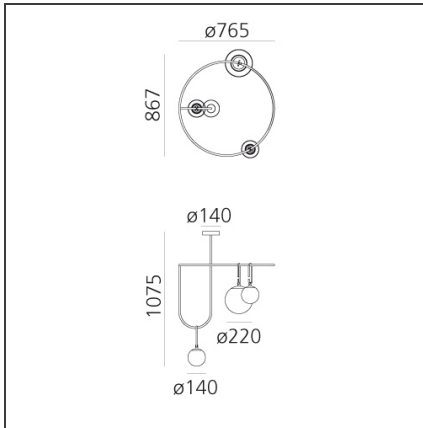

TECHNICAL DRAWINGS

FEATURES

Article Code:	1278010A	Material:	Blown glass, brushed brass
Colour:	Black/brass	Series:	Design, 2019
Installation:	Suspension		Artemide Collection
Environment:	Indoor		

DIMENSIONS

Length:	cm 76.5
Width:	cm 86.7
Height:	cm 107.5
Base Diameter:	cm 14

LUMINAIRE

Watt:	2x5W + 1x15W	CCT:	3000K
--------------	--------------	-------------	-------