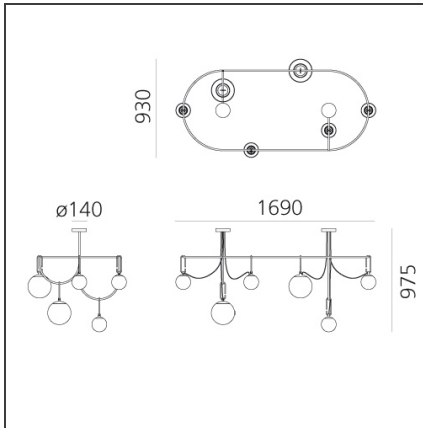

nh S5 Elliptic

IP20    Dimmerable: 

DESIGN BY

Neri&Hu

DESCRIPTION

nh continues the study on the dynamic interaction of expertise, details, materials, form, and light that Neri&Hu are developing with Artemide. The selected materials represent a perfect combination of tradition and innovation, as well as the expression of responsible and sustainable design, also conveyed by the use of a lowconsumption retrofit LED source. Like all the projects designed by Neri&Hu, nh offers a reinterpretation of the Oriental culture and tradition with a constant contemporary approach. With surprising lightness and elementary movements nh creates a landscape of elements generating – either individually or combined with each other – a non-static balanced composition characterized by elegant colour and material matching.

TECHNICAL DRAWINGS

FEATURES

Article Code:	1279010A	Material:	Blown glass, brushed brass
Colour:	Black/brass	Series:	Design, 2019
Installation:	Suspension		Artemide Collection
Environment:	Indoor		

DIMENSIONS

Length:	cm 169
Width:	cm 93
Height:	cm 97.5
Base Diameter:	cm 14

LUMINAIRE

Watt: 4x5W + 2x15W

Notes