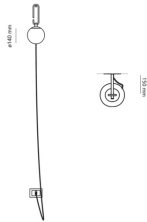

nh Wall

Neri&Hu

IP20   

LUMINAIRE

- Watt: **4W**
- Voltage: **220-240V**
- Delivered lumens output: **257lm**
- CCT: **3000K**
- Efficiency: **80%**
- Efficacy: **64.31lm/W**
- CRI: **0**

Notes

Maximum bulb length: 80mm. Maximum bulb diameter: 50mm

PRODUCT CODE: 1277010A

FEATURES

- Article Code: **1277010A**
- Colour: **Black/brass**
- Installation: **Wall**
- Material: **Blown glass, brushed brass**
- Series: **Design Collection**
- Environment: **Indoor**
- design by: **Neri&Hu**

DIMENSIONS

- Length: **cm 32**
- Diameter: **cm 14**
- Depth: **cm 15**

SOURCES NOT INCLUDED

- Category: **LED RETROFIT**
- Number: **1**
- Watt: **5W**
- Socket: **E14**
- Color temperature (K): **3000K**