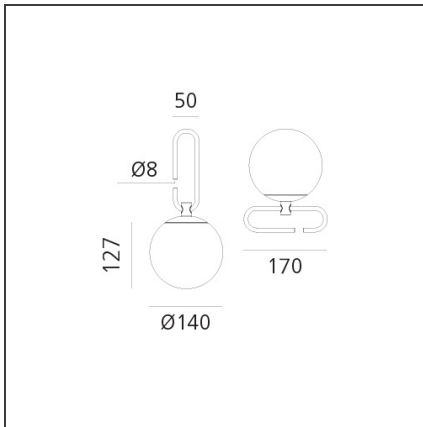

nh1217

IP20   

DESIGN BY

Neri&Hu

DESCRIPTION

nh is a simple, versatile, practical appliance that can be laid or suspended. A white blown glass sphere slides along a brushed brass ring, which allows it to take different positions and to freely adjust and direct the diffuser. The frame becomes a support, a hook to hang the appliance to the wall, or a handle promoting an interaction with light. nh continues research on the dynamic interaction of experience, details, materials, form, and light that Neri&Hu are pursuing with Artemide. The selected materials represent a perfect combination of tradition and innovation, as well as the expression of responsible and sustainable design, also conveyed by the use of an in-box low-consumption retrofit LED source and by the eco-friendly cardboard packaging.

TECHNICAL DRAWINGS

FEATURES

Article Code:	1217010A	Material:	Blown glass, brushed brass
Colour:	Brass	Series:	Design, 2018
Installation:	Table		Artemide Collection
Environment:	Indoor		

DIMENSIONS

Length:	cm 32
Base Length:	cm 17
Base Width:	cm 5

SOURCES NOT INCLUDED

Category:	LED	Color temperature (K):	3000K
Number:	1		
Watt:	5W		
Type:	2		
Socket:	E14		
Class:	A		

LUMINAIRE

Watt:	Max 5W	Delivered lumens output (lm):	257lm
Voltage:	220-240V	CCT:	3000K
		Efficiency:	80%
		Efficacy:	64lm/W
		CRI:	80

Notes

Maximum bulb length: 80mm. Maximum bulb diameter: 50mm