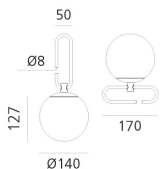

nh1217

Neri&Hu

IP20   

LUMINAIRE

- Watt: **4W**
- Voltage: **220-240V**
- Delivered lumens output: **257lm**
- CCT: **3000K**
- Efficiency: **80%**
- Efficacy: **64.31lm/W**
- CRI: **0**

Notes

Maximum bulb length: 80mm. Maximum bulb diameter: 50mm

PRODUCT CODE: 1217010A

FEATURES

- Article Code: **1217010A**
- Colour: **Brass**
- Installation: **Table**
- Material: **Blown glass, brushed brass**
- Series: **Design Collection**
- Environment: **Indoor**
- design by: **Neri&Hu**

DIMENSIONS

- Length: **cm 32**
- Diameter: **cm 14**
- Base Length: **cm 17**
- Base Width: **cm 5**

SOURCES NOT INCLUDED

- Category: **LED RETROFIT**
- Number: **1**
- Watt: **5W**
- Socket: **E14**
- Color temperature (K): **3000K**