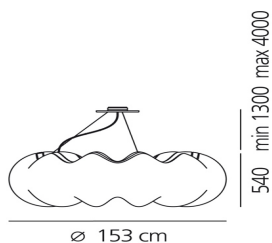

Nuboli

Guido Matta, Enrico Girotti

IP20     Dimmerable: 

LUMINAIRE

- Power Supply: **Electronic**
- Watt: **330W**
- Voltage: **220V-240V**
- Delivered lumens output: **14550lm**
- CCT: **3000K**
- Efficiency: **54%**
- Efficacy: **45.19lm/W**

DESCRIPTION

Suspension lamp: rotatorily moulded polyethylene.

PRODUCT CODE: - - -

FEATURES

- Article Code: - - -
- Colour: **White**
- Installation: **Suspension**
- Material: **Technopolymer, steel**
- Series: **Scenarios**
- Environment: **Indoor**
- Emission: **Diffused**
- design by: **Guido Matta, Enrico Girotti**

DIMENSIONS

- Height: **cm 54**
- Diameter: **cm 153**
- Max Height from ceiling: **cm 400**

INCLUDED SOURCES

- Category: **FLUO**
- Number: **6**
- Lbs: **TC-LEL(G11)**
- Watt: **55W**
- Socket: **2G11**
- Color Rendering: **85**
- Color temperature (K): **3000K**
- Duration (h): **12000h**