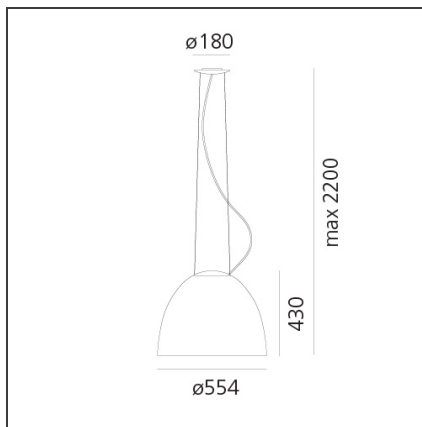

FEATURES

Article Code:	A243300	Material:	Aluminium, methacrylate, glass
Colour:	Anthracite grey	Series:	Design
Installation:	Suspension	Area contract:	Hospitality, Office, Residential
Environment:	Indoor	Emission:	Direct/indirect

DIMENSIONS

Height:	cm 43	Glow Wire Test:	650°C
Base Diameter:	cm 18		
Max Height from ceiling:	cm 220		

INCLUDED SOURCES

Category:	LED	Color temperature (K):	2700K
Number:	1	Color Tolerance:	MacAdam 2SDCM
Watt:	37W	CRI:	90
Delivered lumens output (lm):	3747lm	Efficacy:	103lm/W
Type:	0	Service Life:	50000-L70
Class:	A		

LUMINAIRE

Power Supply:	Electronic Integrated	Delivered lumens output (lm):	1882lm
Watt:	45W	CCT:	2700K
Voltage:	220V-240V	Efficiency:	52%
		Efficacy:	41.82lm/W
		CRI:	90
		Dimmable Typology:	Push

Notes

As accessory, are available an antidazzle cap and a coloured filter.