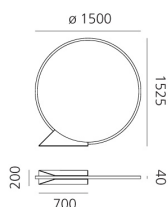

"O" 150 - Floor

Elemental

IP67  

LUMINAIRE

- Watt: **63W**
- Delivered lumens output: **3800lm**
- CCT: **3000K**
- CRI: **90**

DESCRIPTION

* The product is not yet available.

PRODUCT CODE: NEW

DIMENSIONS

- Height: **cm 152.5**
- Diameter: **cm 150**
- Base Length: **cm 20**
- Base Width: **cm 70**