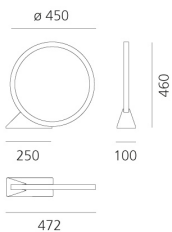

LUMINAIRE

- Watt: **22W**
- Delivered lumens output: **859lm**
- CCT: **3000K**
- CRI: **90**

Notes

DESCRIPTION

"O" is an essential element that, when switched on, frames nature and suggests perspectives, an unobtrusive object in space that does not alter environmental balances. Its controlled and comfortable light emission can be adjusted with sensors and with the Artemide App to ensure focused operation, thus preventing waste and respecting the circadian cycles of all animal and plant species. Introduced in 2018 in the ground and suspended outdoor versions, it is a perfect lighting appliance also for indoor use thanks to a cabled option that allows easy relocation. In this case too, the IP protection grade is anyway fit for outdoor use. Its lightness is not just formal: its thin aluminium profile is an element on its own, which can be moved wherever necessary, allows multiple uses, and creates a pleasant ambiance anywhere with its soft, non-glaring light. "O" is developed in the original 90-cm diameter version, as well as in a smaller, 45-cm version featuring all the characteristics of the original one. All the versions come with both a white and a black finish to match all possible spaces. "O" is thus a comprehensive family of elements creating dynamic lightscapes.

PRODUCT CODE: T071130

FEATURES

- Article Code: **T071130**
- Colour: **Black**
- Installation: **Floor**
- Material: **<p>Aluminium, silicone</p>**
- Series: **2020 Artemide Collection, Architectural Outdoor**
- Environment: **Outdoor**
- design by: **Elemental**

DIMENSIONS

- Length: **cm 47.2**
- Height: **cm 46**
- Diameter: **cm 45**
- Base Length: **cm 24.7**
- Base Width: **cm 10**