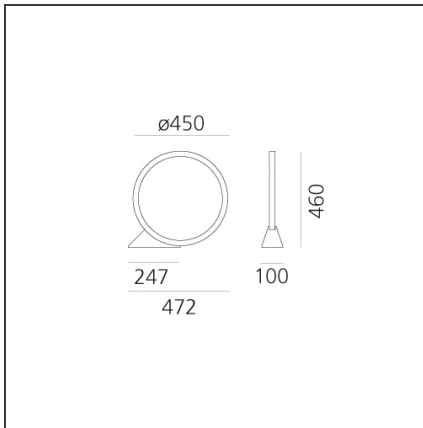

"O" 45 - Floor

IP67

DESIGN BY

ELEMENTAL

DESCRIPTION

"O" is an essential element that, when switched on, frames nature and suggests perspectives, an unobtrusive object in space that does not alter environmental balances. Its controlled and comfortable light emission can be adjusted with sensors and with the Artemide App to ensure focused operation, thus preventing waste and respecting the circadian cycles of all animal and plant species. Introduced in 2018 in the ground and suspended outdoor versions, it is a perfect lighting appliance also for indoor use thanks to a cabled option that allows easy relocation. In this case too, the IP protection grade is anyway fit for outdoor use. Its lightness is not just formal: its thin aluminium profile is an element on its own, which can be moved wherever necessary, allows multiple uses, and creates a pleasant ambiance anywhere with its soft, non-glaring light. "O" is developed in the original 90-cm diameter version, as well as in a smaller, 45-cm version featuring all the characteristics of the original one. All the versions come with both a white and a black finish to match all possible spaces. "O" is thus a comprehensive family of elements creating dynamic lightscapes.

TECHNICAL DRAWINGS

FEATURES

<b>Article Code:</b>	T071130	<b>Material:</b>	Aluminium, silicone
<b>Colour:</b>	Black	<b>Series:</b>	2019 Artemide Collection, Outdoor
<b>Installation:</b>	Suspension, Floor		
<b>Environment:</b>	Outdoor		

DIMENSIONS

<b>Length:</b>	cm 47.2
<b>Height:</b>	cm 46
<b>Base Length:</b>	cm 24.7
<b>Base Width:</b>	cm 10

LUMINAIRE

<b>Watt:</b>	22W	<b>Delivered lumens output (lm):</b>	859lm
		<b>CCT:</b>	3000K
		<b>CRI:</b>	90