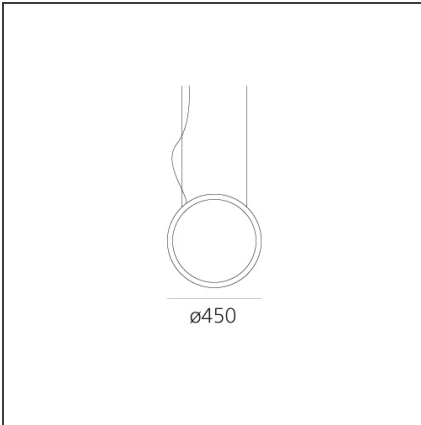

"O" 45 - Suspension

IP67 

DESIGN BY

ELEMENTAL

DESCRIPTION

"O" is an essential element that, when switched on, frames nature and suggests perspectives, an unobtrusive object in space that does not alter environmental balances. Its controlled and comfortable light emission can be adjusted with sensors and with the Artemide App to ensure focused operation, thus preventing waste and respecting the circadian cycles of all animal and plant species. Introduced in 2018 in the ground and suspended outdoor versions, it is a perfect lighting appliance also for indoor use thanks to a cabled option that allows easy relocation. In this case too, the IP protection grade is anyway fit for outdoor use. Its lightness is not just formal: its thin aluminium profile is an element on its own, which can be moved wherever necessary, allows multiple uses, and creates a pleasant ambiance anywhere with its soft, non-glaring light. "O" is developed in the original 90-cm diameter version, as well as in a smaller, 45-cm version featuring all the characteristics of the original one. All the versions come with both a white and a black finish to match all possible spaces. "O" is thus a comprehensive family of elements creating dynamic lightscapes.

TECHNICAL DRAWINGS

FEATURES

Article Code:	T072130	Material:	Aluminium, silicone
Colour:	Black	Series:	2019 Artemide
Installation:	Suspension, Floor		Collection, Outdoor
Environment:	Outdoor		

DIMENSIONS

LUMINAIRE

Watt:	22W	Delivered lumens output (lm):	859lm
		CCT:	3000K
		CRI:	90

Notes