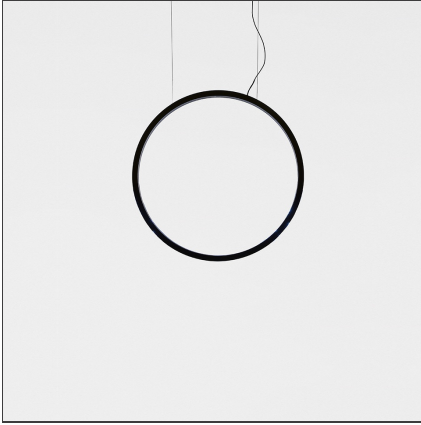

"O" 45 - Suspension

IP67 

DESIGN BY

ELEMENTAL

DESCRIPTION

"O" is an essential element that, when switched on, frames nature and suggests perspectives, an unobtrusive object in space that does not alter environmental balances. Its controlled and comfortable light emission can be adjusted with sensors and with the Artemide App to ensure focused operation, thus preventing waste and respecting the circadian cycles of all animal and plant species. Introduced in 2018 in the ground and suspended outdoor versions, it is a perfect lighting appliance also for indoor use thanks to a cabled option that allows easy relocation. In this case too, the IP protection grade is anyway fit for outdoor use. Its lightness is not just formal: its thin aluminium profile is an element on its own, which can be moved wherever necessary, allows multiple uses, and creates a pleasant ambiance anywhere with its soft, non-glaring light. "O" is developed in the original 90-cm diameter version, as well as in a smaller, 45-cm version featuring all the characteristics of the original one. All the versions come with both a white and a black finish to match all possible spaces. "O" is thus a comprehensive family of elements creating dynamic lightscapes.

TECHNICAL DRAWINGS

FEATURES

Article Code:	T072130	Material:	Aluminium, silicone
Colour:	Black	Series:	2019 Artemide
Installation:	Suspension, Floor		Collection, Outdoor
Environment:	Outdoor		

DIMENSIONS

LUMINAIRE