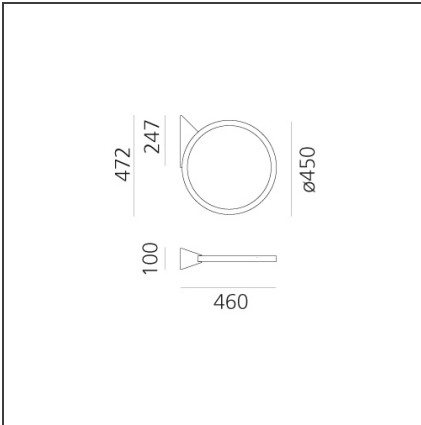

"O" 45 - Wall/Ceiling

IP67  

DESIGN BY

ELEMENTAL

DESCRIPTION

"O" is an essential element that, when switched on, frames nature and suggests perspectives, an unobtrusive object in space that does not alter environmental balances. Its controlled and comfortable light emission can be adjusted with sensors and with the Artemide App to ensure focused operation, thus preventing waste and respecting the circadian cycles of all animal and plant species. Introduced in 2018 in the ground and suspended outdoor versions, it is a perfect lighting appliance also for indoor use thanks to a cabled option that allows easy relocation. In this case too, the IP protection grade is anyway fit for outdoor use. Its lightness is not just formal: its thin aluminium profile is an element on its own, which can be moved wherever necessary, allows multiple uses, and creates a pleasant ambience anywhere with its soft, non-glaring light. "O" is developed in the original 90-cm diameter version, as well as in a smaller, 45-cm version featuring all the characteristics of the original one. All the versions come with both a white and a black finish to match all possible spaces. "O" is thus a comprehensive family of elements creating dynamic lightscapes.

TECHNICAL DRAWINGS

FEATURES

Article Code:	T072330	Material:	<p>Aluminium, silicone</p>
Colour:	Black	Series:	2019 Artemide Collection, Outdoor
Installation:	Suspension, Floor		
Environment:	Outdoor		

DIMENSIONS

Length:	cm 47.2
Height:	cm 46
Base Length:	cm 24.7
Base Width:	cm 10

LUMINAIRE

Watt:	22W	Delivered lumens output (lm):	859lm
		CCT:	3000K
		CRI:	90

Notes