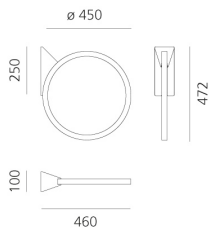

"O" 45 - Wall/Ceiling

Elemental

IP67  

LUMINAIRE

- Watt: **22W**
- Delivered lumens output: **859lm**
- CCT: **3000K**
- CRI: **90**

Notes

DESCRIPTION

"O" is an essential element that, when switched on, frames nature and suggests perspectives, an unobtrusive object in space that does not alter environmental balances. Its controlled and comfortable light emission can be adjusted with sensors and with the Artemide App to ensure focused operation, thus preventing waste and respecting the circadian cycles of all animal and plant species. Introduced in 2018 in the ground and suspended outdoor versions, it is a perfect lighting appliance also for indoor use thanks to a cabled option that allows easy relocation. In this case too, the IP protection grade is anyway fit for outdoor use. Its lightness is not just formal: its thin aluminium profile is an element on its own, which can be moved wherever necessary, allows multiple uses, and creates a pleasant ambience anywhere with its soft, non-glaring light. "O" is developed in the original 90-cm diameter version, as well as in a smaller, 45-cm version featuring all the characteristics of the original one. All the versions come with both a white and a black finish to match all possible spaces. "O" is thus a comprehensive family of elements creating dynamic lightscapes.

PRODUCT CODE: T072330

FEATURES

- Article Code: **T072330**
- Colour: **Black**
- Installation: **CeilingWall**
- Material: **Aluminium, Silicone diffuser**
- Series: **2020 Artemide Collection, Architectural Outdoor**
- Environment: **Outdoor**
- design by: **Elemental**

DIMENSIONS

- Length: **cm 47.2**
- Height: **cm 46**
- Diameter: **cm 45**
- Base Length: **cm 24.7**
- Base Width: **cm 10**