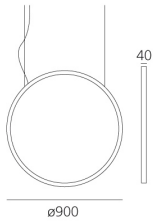

"O" - Suspension

Elemental

IP67   

LUMINAIRE

- Watt: **42W**
- Delivered lumens output: **1595lm**
- CCT: **3000K**
- Efficiency: **82%**
- Efficacy: **37.98lm/W**
- CRI: **90**

Notes

DESCRIPTION

"O" is an attempt to reconcile the needs of the natural and the urban environment. Darkness and disappearance will be the contribution of "O" to nature and public spaces. Alejandro Aravena The more the planet becomes urban, the more we appreciate the value of natural spaces. The cities with the highest quality of life are those that were visionary enough to keep portions of untouched nature within their foot print and transform them into public spaces. The problem is that the forces that govern nature and modern urban life, even if guided by good will, tend to pull in opposite directions. One of the strongest intrusions in the natural order (and yet one of that remains almost unnoticed) is the disappearance of darkness in our cities. In the attempt to make parks safe, we not only invade them with poles and cables. But we alter forever the circadian rhythm that is crucial for the existence of species, both animal and vegetal. Our strategy is twofold: on one hand is to design a light for public spaces that when is not in use can be as imperceptible as possible; light without a lamp. On the other hand is to take advantage of different types of sensors so that light appears just when needed, light only on demand.

PRODUCT CODE: T072030

FEATURES

- Article Code: **T072030**
- Colour: **Black**
- Installation: **Suspension**
- Material: **Aluminium, silicone**
- Series: **2020 Artemide Collection, Architectural Outdoor**
- Environment: **Outdoor**
- design by: **Elemental**

DIMENSIONS

- Width: **cm 4**
- Diameter: **cm 90**

SOURCES INCLUDED

- Category: **Led**
- Number: **1**
- Watt: **30W**
- Color temperature (K): **2700K**
- CRI: **90**