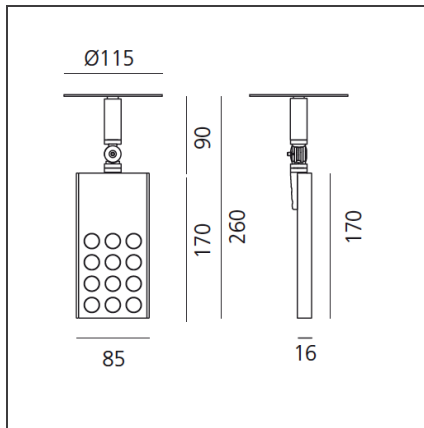

Pad 230V Semi-recessed Switchdim- 14,5W 4000K - 12°

IP40  Dimmerable: 

DESIGN BY

Carlotta de Bevilacqua

DESCRIPTION

Adjustable projector for 12x1,08W high performing LED. Body made from aluminium and translucent plastic material. White LED with Warm White or Neutral White tone. Choice of 3 beam angles. Tilt angle of up to 90°, rotation of up to 358°. Integral power supply unit. Complies with standard EN60598-1 and other specific standards. Dimming control via external push-button (not provided).

TECHNICAL DRAWINGS

FEATURES

Article Code:	M200104	Material:	Aluminium, plastic
Colour:	Translucent/bright anodized	Series:	Indoor
Installation:	Projector, Track, Recessed, Ceiling	Area contract:	Retail, Culture
Environment:	Indoor	Emission:	Accent Lighting

DIMENSIONS

Length:	cm 8.5	Cutout diameter:	cm 6.7
Width:	cm 1.6	Cutout shape:	Rounded
Height:	cm 26	Glow Wire Test:	650
Weight:	kg 0.7		
Inclination:	cm 9,090		
Rotation:	cm 358		

INCLUDED SOURCES

Category:	LED	Color temperature (K):	4000K
Number:	1		
Watt:	12W		
Type:	0		
Class:	A		