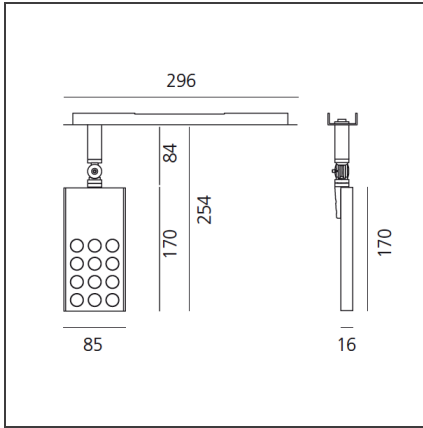

Pad for Algoritmo - 14,5W 3000K - 12°

IP40 

DESIGN BY

Carlotta de Bevilacqua

DESCRIPTION

Adjustable LED projector with a special plate for mounting into modules of Algoritmo. Body made from aluminium and translucent plastic material. White LED with Warm White or Neutral White tone. Choice of 3 beam angles. Tilt angle of up to 90°, rotation of up to 358°. Integral power supply unit. Complies with standard EN60598-1 and other specific standards.

TECHNICAL DRAWINGS

FEATURES

Article Code:	M200002	Material:	Aluminium
Colour:	Translucent/Bright anodized	Series:	Indoor
Installation:	Projector, Track, Recessed, Ceiling	Area contract:	Retail, Culture
Environment:	Indoor	Emission:	Accent Lighting

DIMENSIONS

Length:	cm 8.5	Glow Wire Test:	650
Width:	cm 1.6		
Height:	cm 17		
Weight:	kg 0.5		
Inclination:	cm 9,090		
Rotation:	cm 358		

INCLUDED SOURCES

Category:	LED	Color temperature (K):	3000K
Number:	1	CRI:	80
Watt:	12W		
Type:	0		
Class:	A		