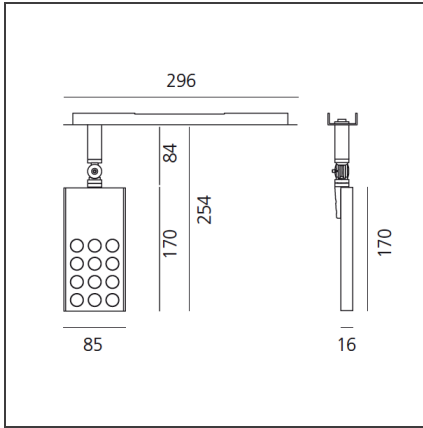

TECHNICAL DRAWINGS

FEATURES

Article Code:	M200202	Material:	Aluminium
Colour:	Translucent/Bright anodized	Series:	Indoor
Installation:	Projector, Track, Recessed, Ceiling	Area contract:	Retail, Culture
Environment:	Indoor	Emission:	Accent Lighting

DIMENSIONS

Length:	cm 8.5	Glow Wire Test:	650
Width:	cm 1.6		
Height:	cm 17		
Weight:	kg 0.5		
Inclination:	cm 9,090		
Rotation:	cm 358		

INCLUDED SOURCES

Category:	LED	Color temperature (K):	3000K
Number:	1	CRI:	80
Watt:	12W		
Type:	0		
Class:	A		

LUMINAIRE

Power Supply:	Electronic Integrated	Delivered lumens output (lm):	825lm
Watt:	14.5W	CCT:	3000K
Voltage:	220V-240V	Efficiency:	100%
		Efficacy:	56.90lm/W
		CRI:	0

Notes

LED 13W 2x12° 3000K