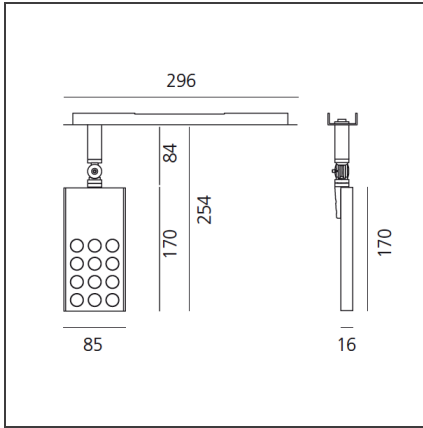

TECHNICAL DRAWINGS

FEATURES

Article Code:	M200402	Material:	Aluminium
Colour:	Translucent/Bright anodized	Series:	Indoor
Installation:	Projector, Track, Recessed, Ceiling	Area contract:	Retail, Culture
Environment:	Indoor	Emission:	Accent Lighting

DIMENSIONS

Length:	cm 8.5	Glow Wire Test:	650
Width:	cm 1.6		
Height:	cm 17		
Weight:	kg 0.5		
Inclination:	cm 9,090		
Rotation:	cm 358		

INCLUDED SOURCES

Category:	LED	Color temperature (K):	3000K
Number:	1	CRI:	80
Watt:	12W		
Type:	0		
Class:	A		

LUMINAIRE

Power Supply:	Electronic Integrated	Delivered lumens output (lm):	805lm
Watt:	14.5W	CCT:	3000K
Voltage:	220V-240V	Efficiency:	100%
		Efficacy:	55.52lm/W
		CRI:	0

Notes

LED 13W 2x19° 3000K