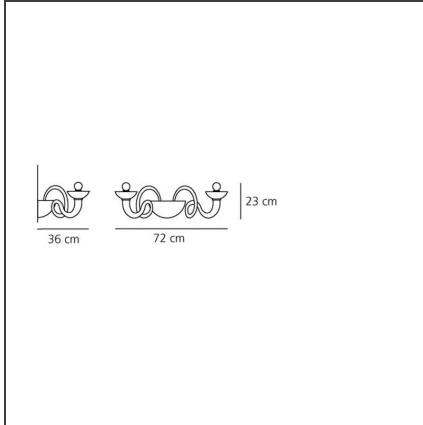

Pantalica 2 wall - Lattimo

IP20    Dimmerable: 

DESIGN BY

Örni Halloween

TECHNICAL DRAWINGS

FEATURES

Article Code:	- - -	Material:	Blown glass, steel
Colour:	Lattimo	Series:	Scenarios
Installation:	Wall, Suspension	Emission:	Indirect
Environment:	Indoor		

DIMENSIONS

Length:	cm 72
Width:	cm 36
Height:	cm 23

NOT INCLUDED SOURCES

Category:	HALO	Class:	A
Number:	2		
Watt:	46W		
Socket:	E14		

ALTERNATIVE SOURCES

Category:	LED
Number:	2
Watt:	4W
Type:	2
Socket:	E14
Class:	A

LUMINAIRE

Watt:	92W	Delivered lumens output (lm):	1260lm
Voltage:	220V-240V	CCT:	2800K