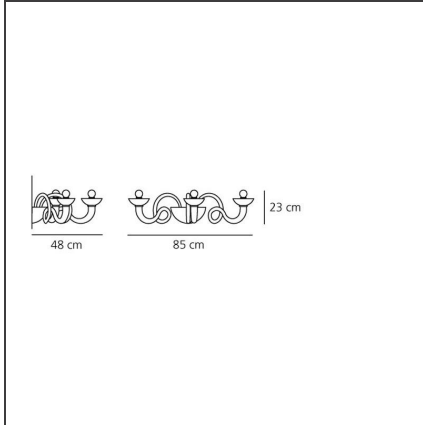

Pantalica 3 wall - Black

IP20    Dimmerable: 

DESIGN BY

Örni Halloween

TECHNICAL DRAWINGS

FEATURES

Article Code:	- - -	Material:	Blown glass, steel
Colour:	Black	Series:	Scenarios
Installation:	Wall, Suspension	Emission:	Indirect
Environment:	Indoor		

DIMENSIONS

Length:	cm 85
Width:	cm 48
Height:	cm 23

NOT INCLUDED SOURCES

Category:	HALO	Class:	A
Number:	3		
Watt:	46W		
Socket:	E14		

ALTERNATIVE SOURCES

Category:	LED
Number:	3
Watt:	4W
Type:	2
Socket:	E14
Class:	A

LUMINAIRE

Watt:	138W	Delivered lumens output (lm):	1890lm
Voltage:	220V-240V	CCT:	2800K