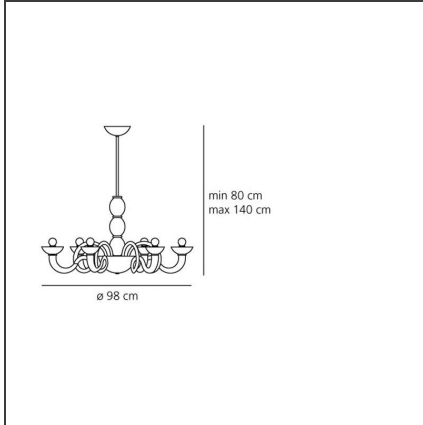

Pantalica suspension - Black

IP20    Dimmerable: 

DESIGN BY

Örni Halloween

TECHNICAL DRAWINGS

FEATURES

Article Code:	- - -	Material:	Blown glass, steel
Colour:	Black	Series:	Scenarios
Installation:	Wall, Suspension	Emission:	Indirect
Environment:	Indoor		

DIMENSIONS

Height:	cm 80
Max Height from ceiling:	cm 140

NOT INCLUDED SOURCES

Category:	HALO	Class:	A
Number:	6		
Watt:	46W		
Socket:	E14		

ALTERNATIVE SOURCES

Category:	LED
Number:	6
Watt:	4W
Type:	2
Socket:	E14
Class:	A

LUMINAIRE

Watt:	276W	Delivered lumens output (lm):	3780lm
Voltage:	220V-240V	CCT:	2800K