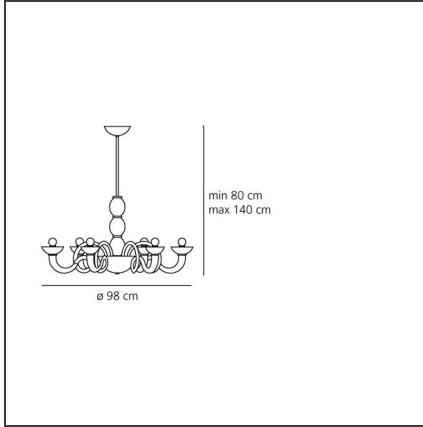

Pantalica suspension - Lattimo

IP20    Dimmerable: 

DESIGN BY

Örni Halloween

TECHNICAL DRAWINGS

FEATURES

Article Code:	- - -	Material:	Blown glass, steel
Colour:	Lattimo	Series:	Scenarios
Installation:	Wall, Suspension	Emission:	Indirect
Environment:	Indoor		

DIMENSIONS

Height:	cm 80
Max Height from ceiling:	cm 140

NOT INCLUDED SOURCES

Category:	HALO	Class:	A
Number:	6		
Watt:	46W		
Socket:	E14		

ALTERNATIVE SOURCES

Category:	LED
Number:	6
Watt:	4W
Type:	2
Socket:	E14
Class:	A

LUMINAIRE

Watt:	276W	Delivered lumens output (lm):	3780lm
Voltage:	220V-240V	CCT:	2800K