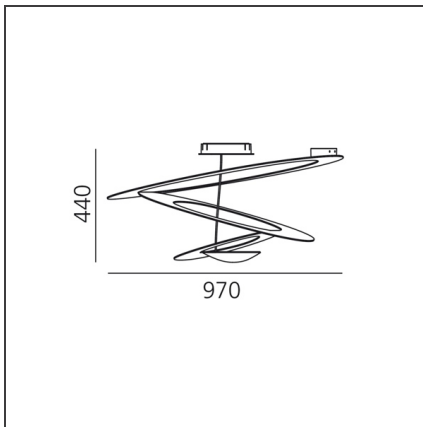

TECHNICAL DRAWINGS

FEATURES

Article Code:	1253120A	Material:	Aluminum
Colour:	Gold	Series:	Design
Installation:	Ceiling	Area contract:	Residential
Environment:	Indoor	Emission:	Indirect

DIMENSIONS

Width:	cm 97	Glow Wire Test:	650
Height:	cm 44		